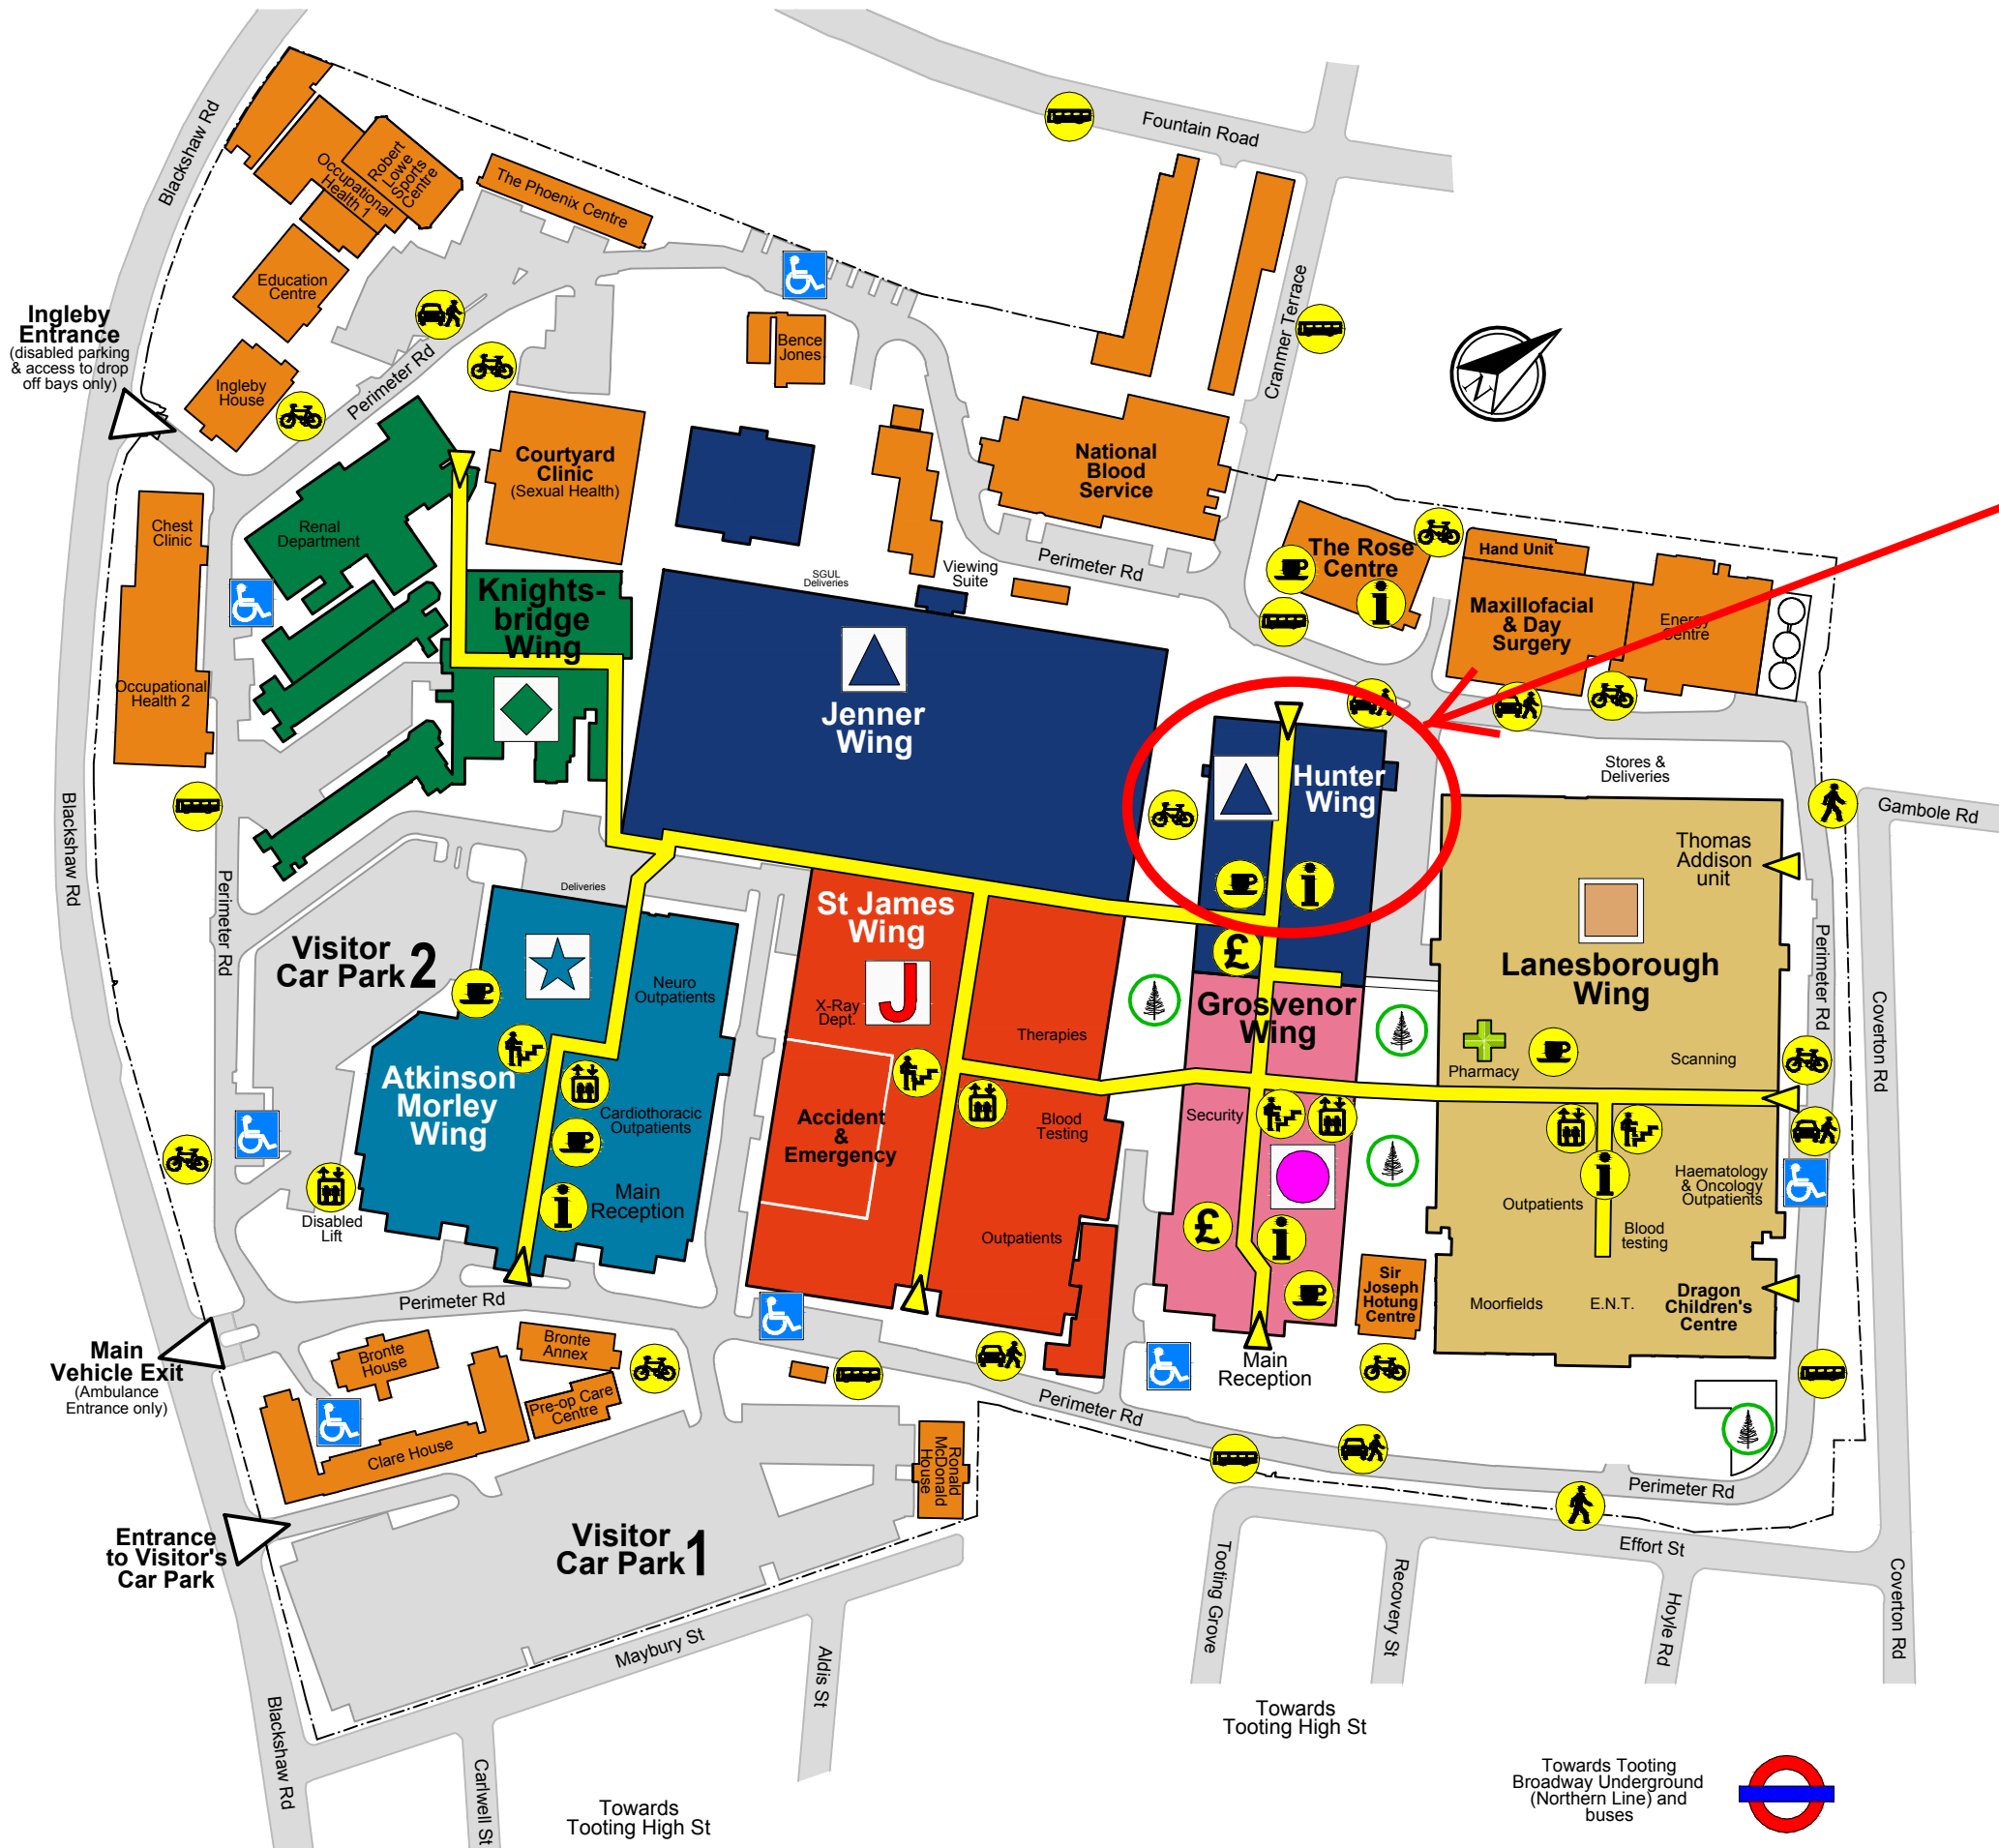

St George's Hospital - Site map

LEGEND:

- Atkinson Morley Wing
- Grosvenor Wing
- Knightsbridge Wing
- Lanesborough Wing
- St George's University of London (Medical School)
- St James Wing

- Corridor
- Entrance to Wing
- Information
- Bus stop
- Bicycle storage
- Drop-off point
- Pedestrian entrance
- Lift
- Stairs
- Food & Drink
- Cash machine
- Disabled Parking
- Pharmacy
- Garden
- Post Box (near stairs & lifts Grosvenor ground floor)

Towards Tooting Broadway Underground (Northern Line) and buses

Towards Tooting High St

Towards Tooting High St