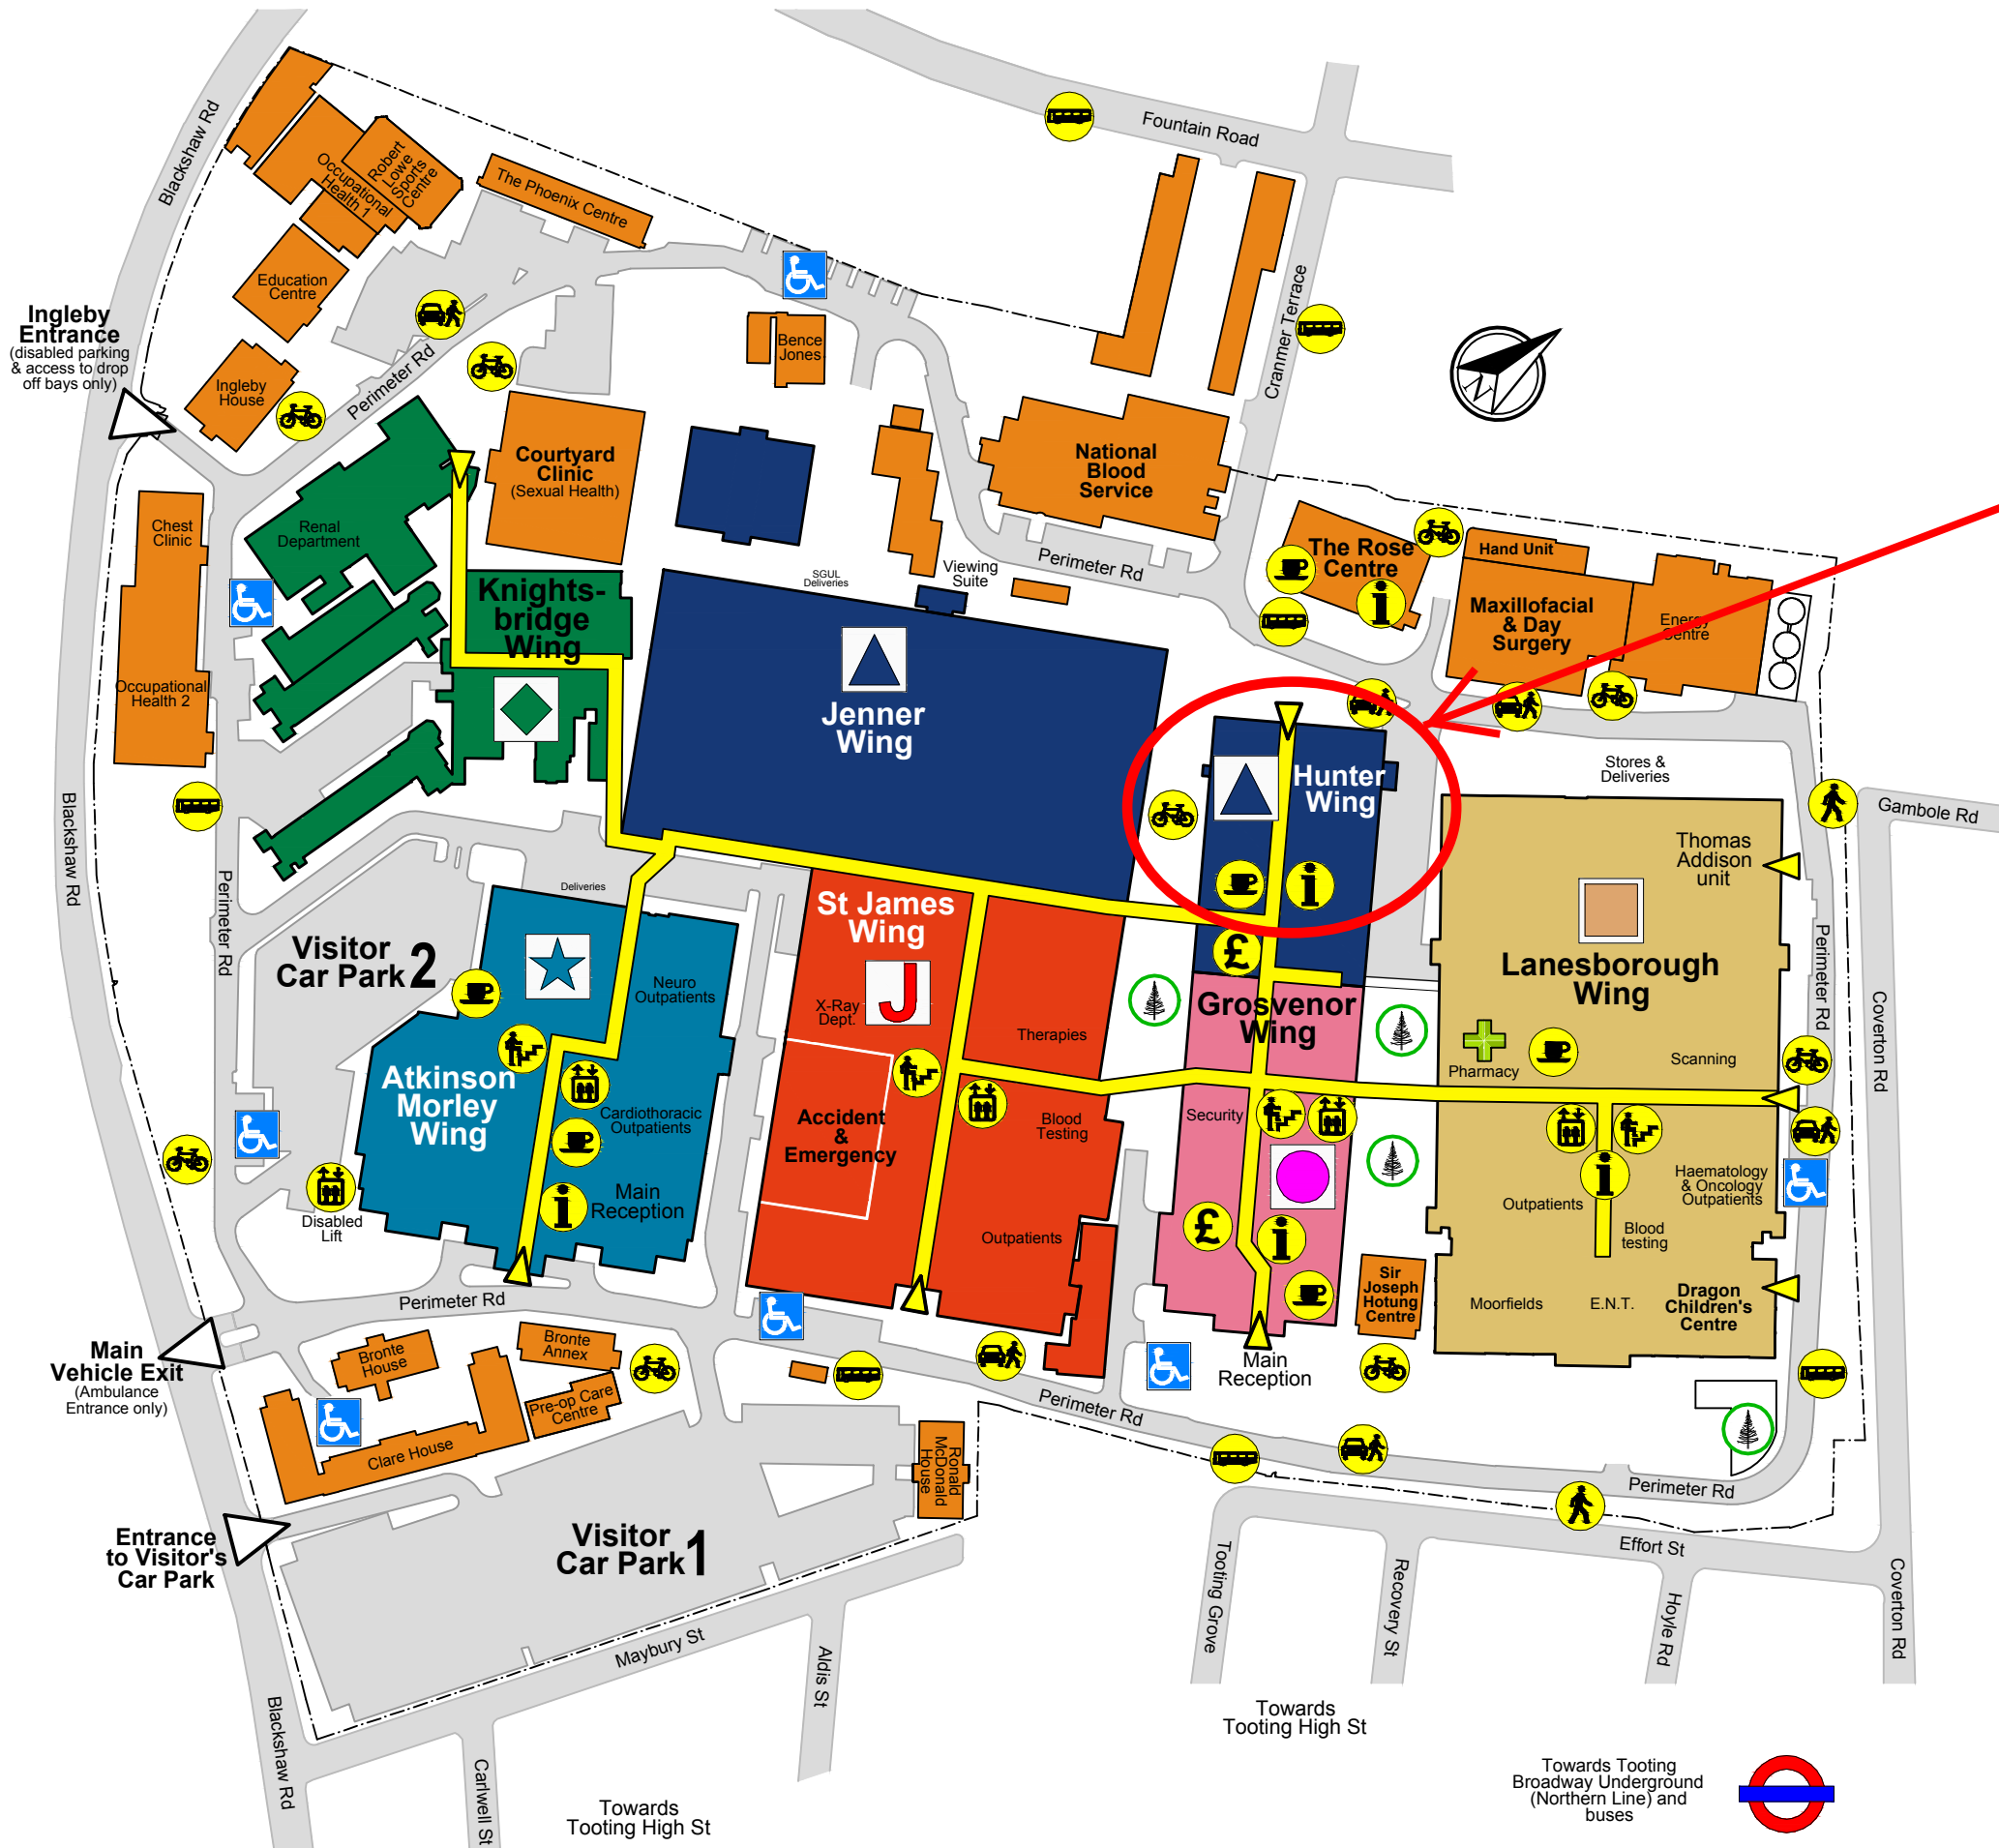

# St George's Hospital - Site map

**LEGEND:**

- Atkinson Morley Wing
- Grosvenor Wing
- Knightsbridge Wing
- Lanesborough Wing
- St George's University of London (Medical School)
- St James Wing

- Corridor
- Entrance to Wing
- Information
- Bus stop
- Bicycle storage
- Drop-off point
- Pedestrian entrance
- Lift
- Stairs
- Food & Drink
- Cash machine
- Disabled Parking
- Pharmacy
- Garden
- Post Box (near stairs & lifts Grosvenor ground floor)